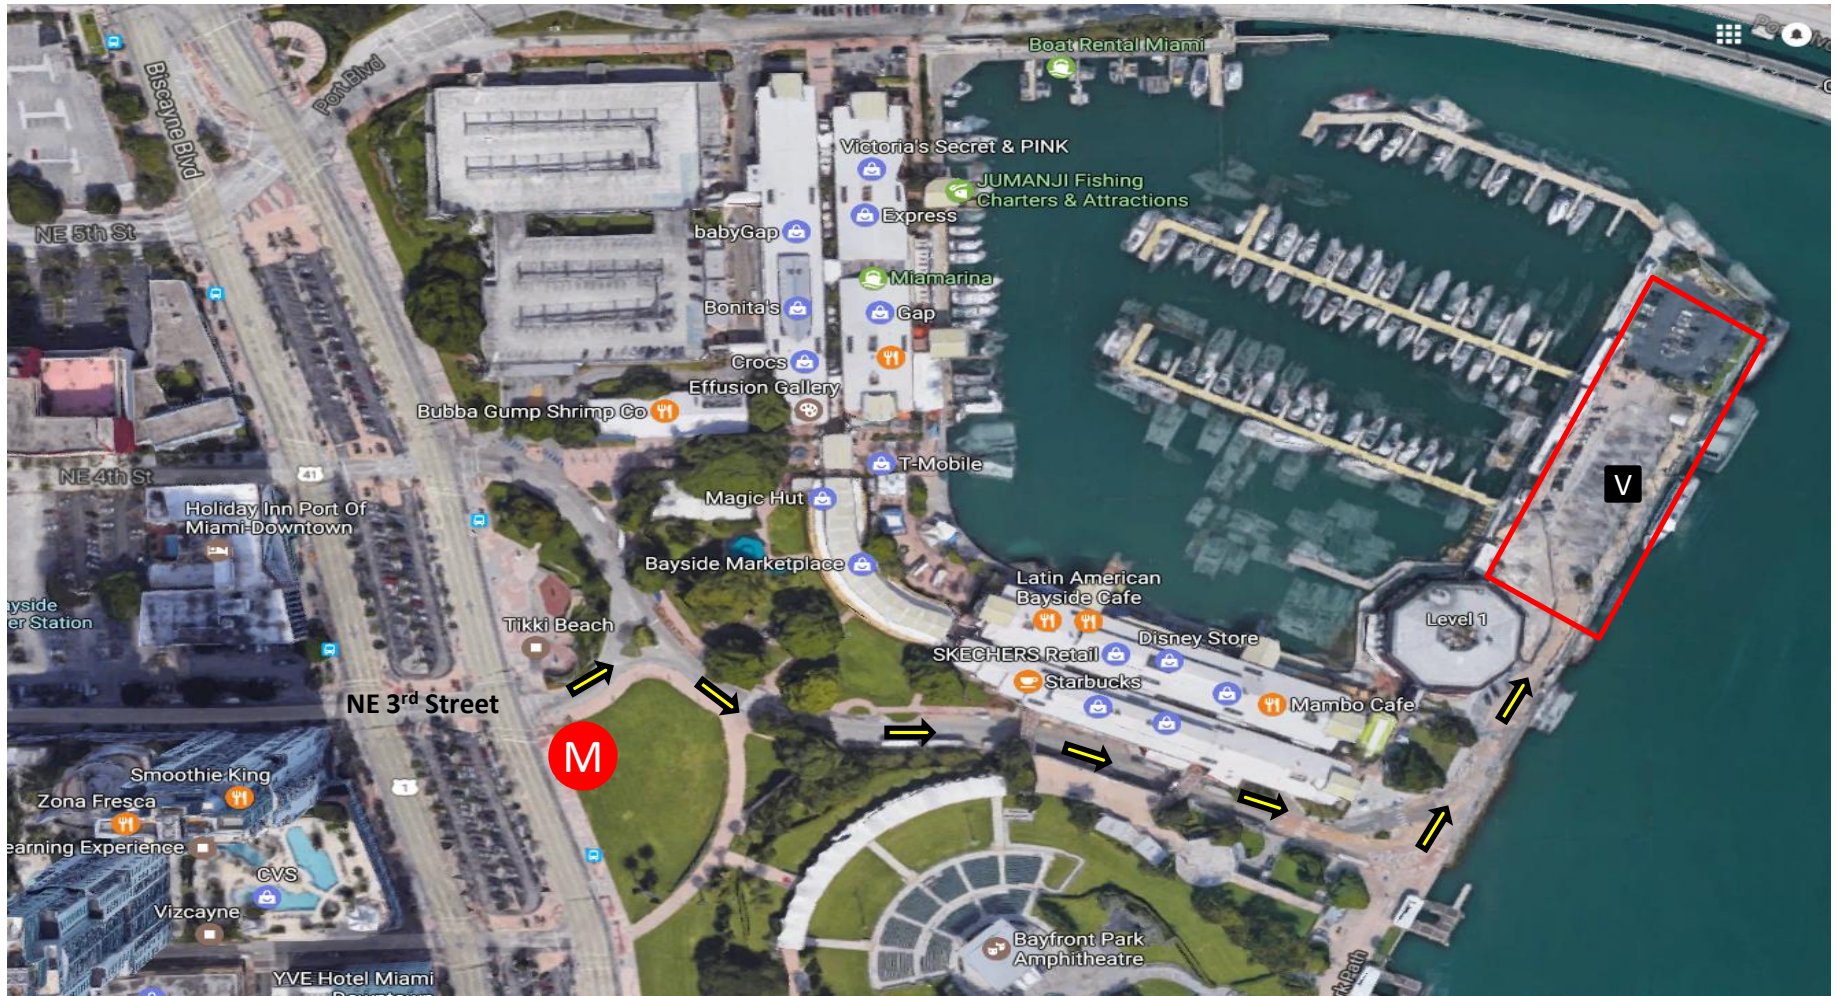

Bayside Market Place Parking Lot 55 Map

Wilkie D. Ferguson Jr. Bar Foundation
39th Annual Scholarship & Awards Gala

Main Entrance (NE 3rd Street)

Entrance guide

Lot 55- Valet Area

Valet Drop off/Pick up